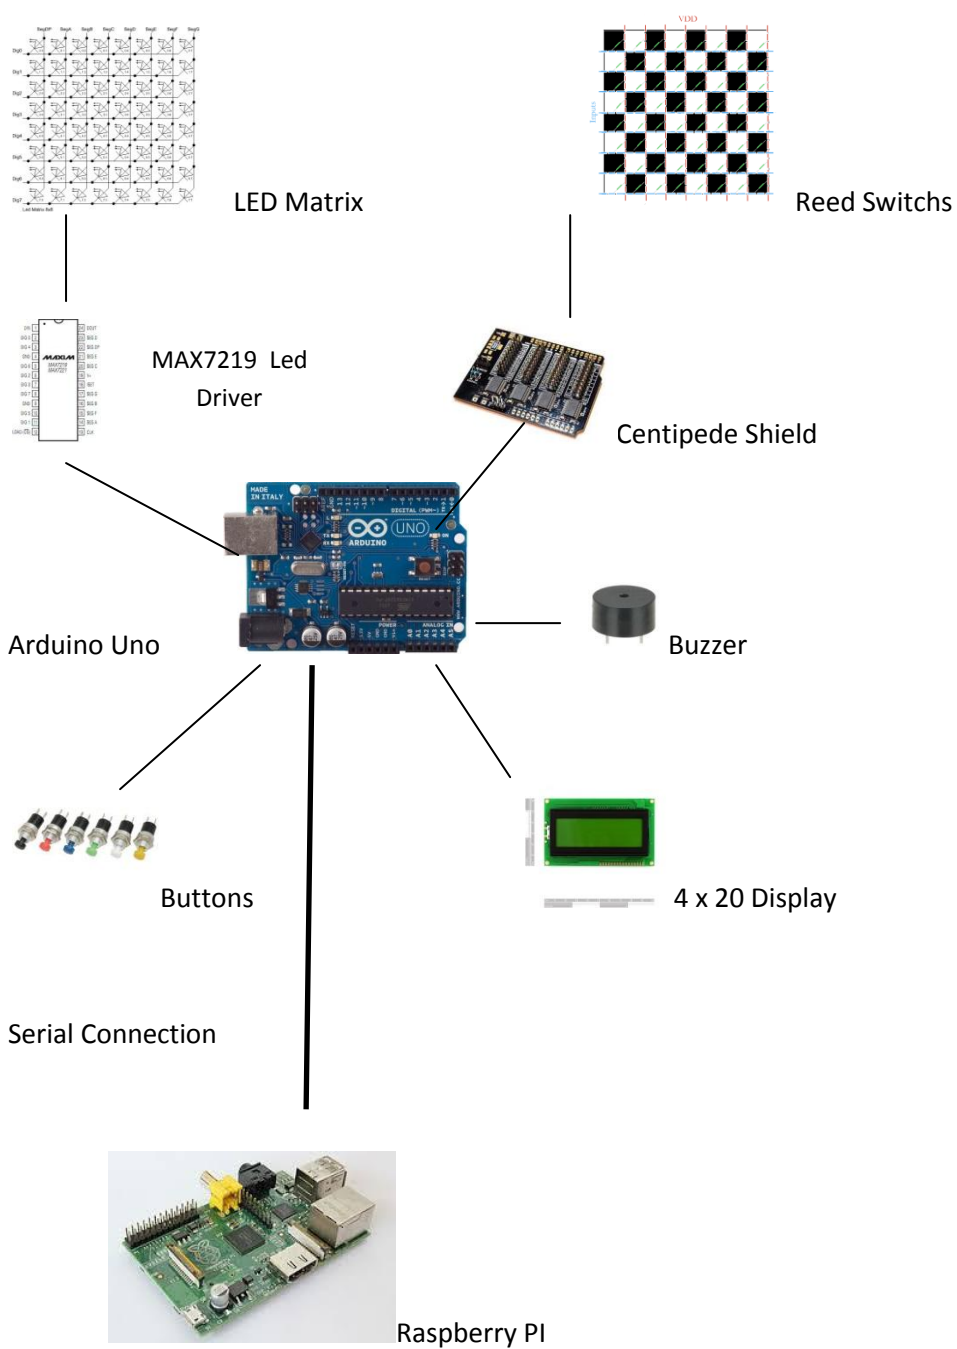

Hardware Diagram of Chess Board

50pcs 10mm x 1mm Disc Rare Earth N35 Grade Neodymium Strong Magnets Craft Models (221147448446)

From: www.chess.forththerapy.co.uk